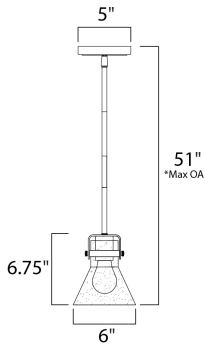

*max overall height

MEASUREMENTS

- DIMENSION : 6" L x 6" W x 6.75" H
- MAX OAH : 51" OAH
- CANOPY : 5" W x 0.75" H x 5" L
- HANGING WEIGHT : 2.86 lb
- WIRE LENGTH : 120"

LAMPING

- INPUT VOLTAGE : 120V
- BULB : 1 x 60W Incandescent E26 Medium , 60W Total
- BULB INCLUDED : (Not Included)
- DIMMABLE : Yes